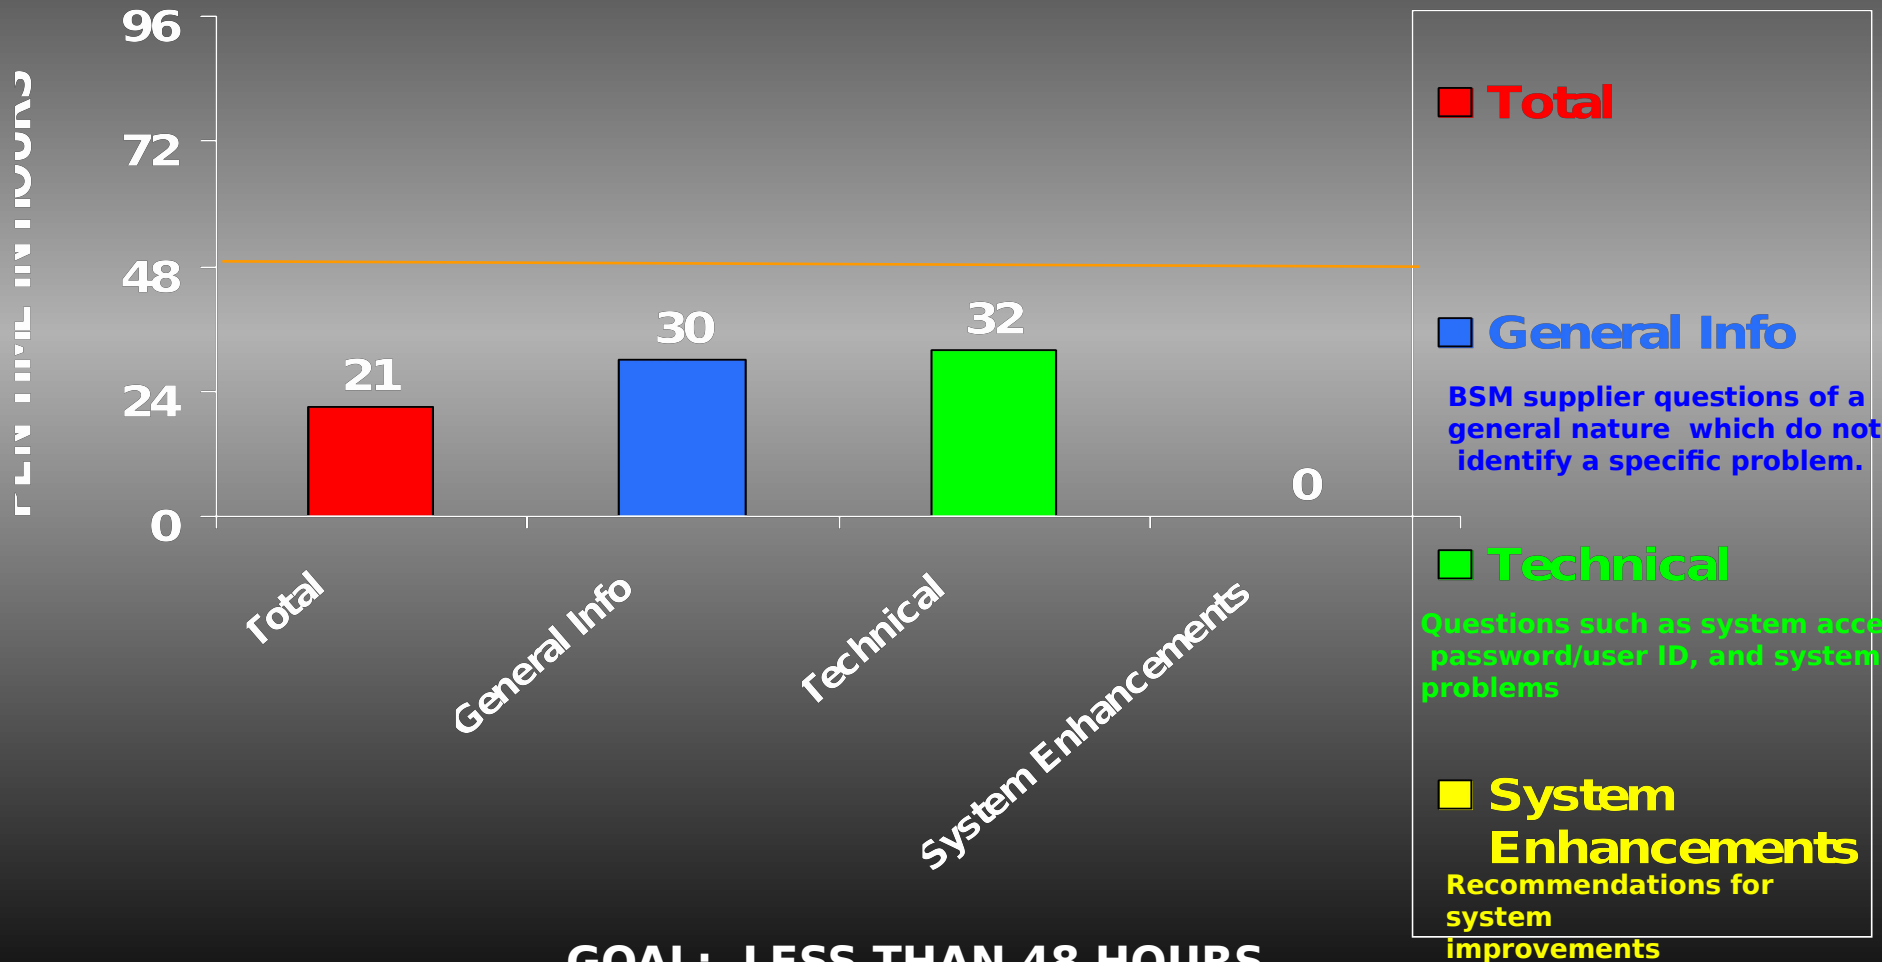

SRweb RELATED CONTACTS

As of 18 APRIL 03

SRweb RELATED CONTACTS

WEEK OF 11-17 APR 03

SRweb ISSUES

Average Resolution Time
WEEK 11-17 APR 03

GOAL: LESS THAN 48 HOURS

SRweb ISSUES

Average Resolution Time (Trend)